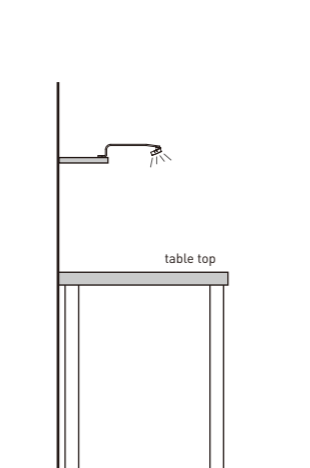

## Uni-2TK Over Cabinet LED Task Light | OC2723

- Application: over kitchen cabinet, wardrobe, work station shelf
- Solid aluminium housing, top mounting, screw fixing, with nylon hinge to direct light beam
- With reflector & glass diffuser
- Compatible power supply: 700mA constant current XP LED power system

1) Wardrobe top

2) Shelf top

### Uni-2TK Over Cabinet LED Task Light | OC2723

Illustration	Article Code	Model	Description
		Arm L. 240mm, matt silver / white, 4 LEDs 10 watts	
	09.784.121	OC2723PIR-NA-CW	cool white, with motion detector
	09.784.111	OC2723PIR-NA-WW	warm white, with motion detector
	09.780.121	OC2723IRH-NA-CW	cool white, with IR sensor lens
	09.780.111	OC2723IRH-NA-WW	warm white, with IR sensor lens