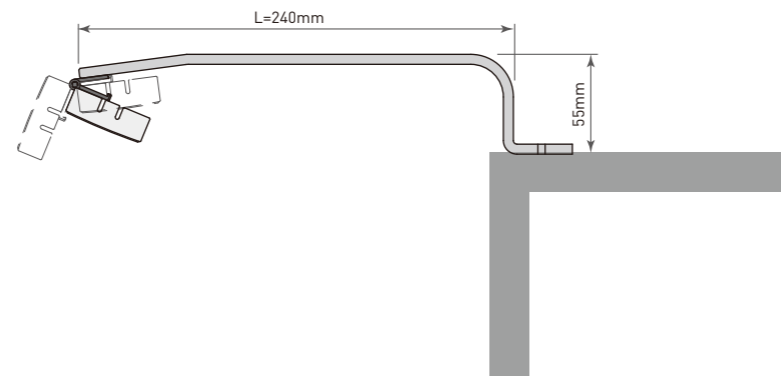

## Uni-2TK Over Cabinet LED Task Light | OC2723

- Application: over kitchen cabinet, wardrobe, work station shelf
- Solid aluminium housing, top mounting, screw fixing, with nylon hinge to direct light beam
- With reflector & glass diffuser
- Compatible power supply: 700mA constant current XP LED power system

1) Wardrobe top

2) Shelf top

### Uni-2TK Over Cabinet LED Task Light | OC2723

Illustration	Article Code	Model	Description
		Arm L. 240mm, matt silver / white, 4 LEDs 10 watts	
	09.784.121	OC2723PIR-NA-CW	cool white, with motion detector
	09.784.111	OC2723PIR-NA-WW	warm white, with motion detector
	09.780.121	OC2723IRH-NA-CW	cool white, with IR sensor lens
	09.780.111	OC2723IRH-NA-WW	warm white, with IR sensor lens